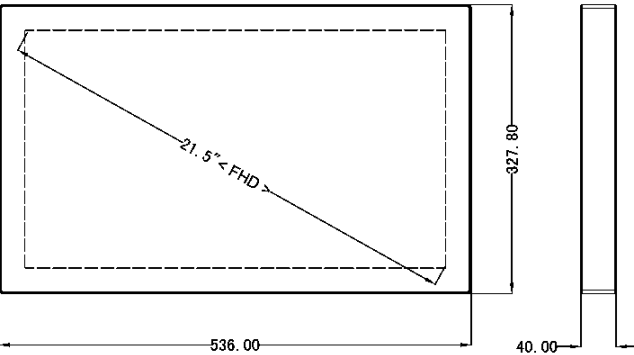

ESY-A2103

21.5" i5-Gen 6 High IP Rating Panel PC

Reference Drawings