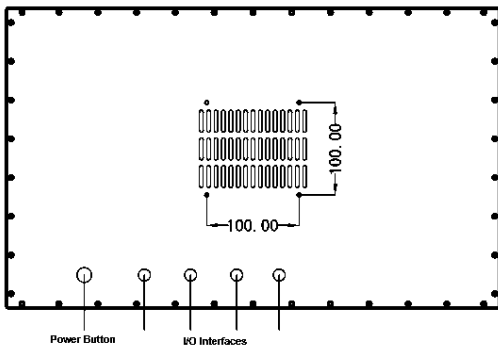

ESY-A2103

21.5" i5-Gen 6 High IP Rating Panel PC

Reference Drawings